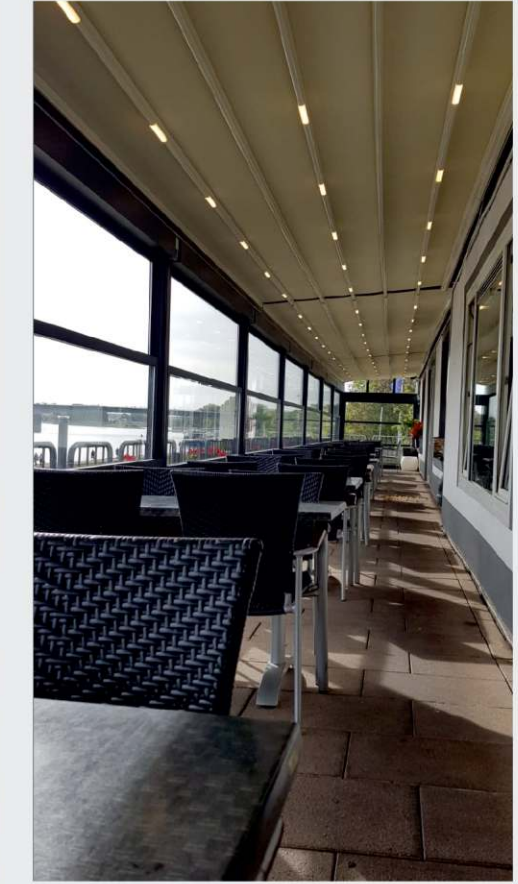

■ Diamond giyotin cam sistemi modelimiz 6 mm, 8 mm, 10 mm temper veya lamine cam kombinasyonları ile üretilebilen yüksekliği 2800 mm'ye kadar olan ölçülere cevap verebilen, bir sabit iki hareketli cam panelden oluşan, uzaktan kumanda komutu ile hareket eden fonksiyonel bir otomatik giyotin cam sistemidir.

Diamond otomatik giyotin cam modelimiz de opsiyonel olarak 5 mm+9 mmhb+5 mm temper ısı cam kombinasyonu ile uygulanabilmesi, ısı izolasyon probleminin çözümüne önemli katkı sağlar. Bu sayede daha az enerji tüketilmesine yardımcı olurken, mekanlara ekstra konfor katar.

Üretim standartı
Max: 4500 mm x 3300 mm

■ Diamond guillotine glass system produces with glass combinations 6 mm, 8 mm, 10 mm with temper or laminated. And it supports not higher than 2800 mm height. Also has one stable, two moving glass panel that can be moved with remote control, so it's an functional automatic guillotine glass system like the elegance model.

Diamond automatic guillotine glass model also can be applied optionally with the combination of 5 mm+9 mmhb+5 mm temper double glazing. This provides a huge contribution to heat insulating problem and so it offers extra comfort with consuming less energy.

The maximum production standards
4500 mm x 3500 mm

Teknik Detay Sayfa 54
Technical Detail Page 54