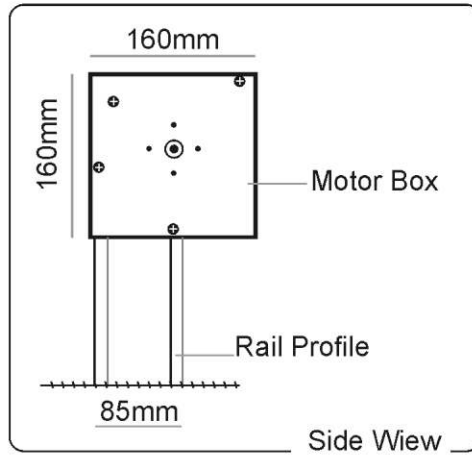

WINLUX
DIAMOND

WINLUX
DIAMOND PLUS

WINLUX
DIAMOND OPS

Üretim Standartı / Production Standard

Max.: w x h:4500 mm x 3300 mm (4+4 Laminated Glass)
Max.: w x h:3500 mm x 3300 mm (4+9+4 Double Glazing Laminated Glass)

WINLUX
EXCLUSIVE

WINLUX
EXCLUSIVE PLUS

WINLUX
EXCLUSIVE OPS

Üretim Standartı / Production Standard

Max.: w x h:4500 mm x 3500 mm (4+4 Laminated Glass)
Max.: w x h:3500 mm x 3500 mm (4+9+4 Double Glazing Laminated Glass)