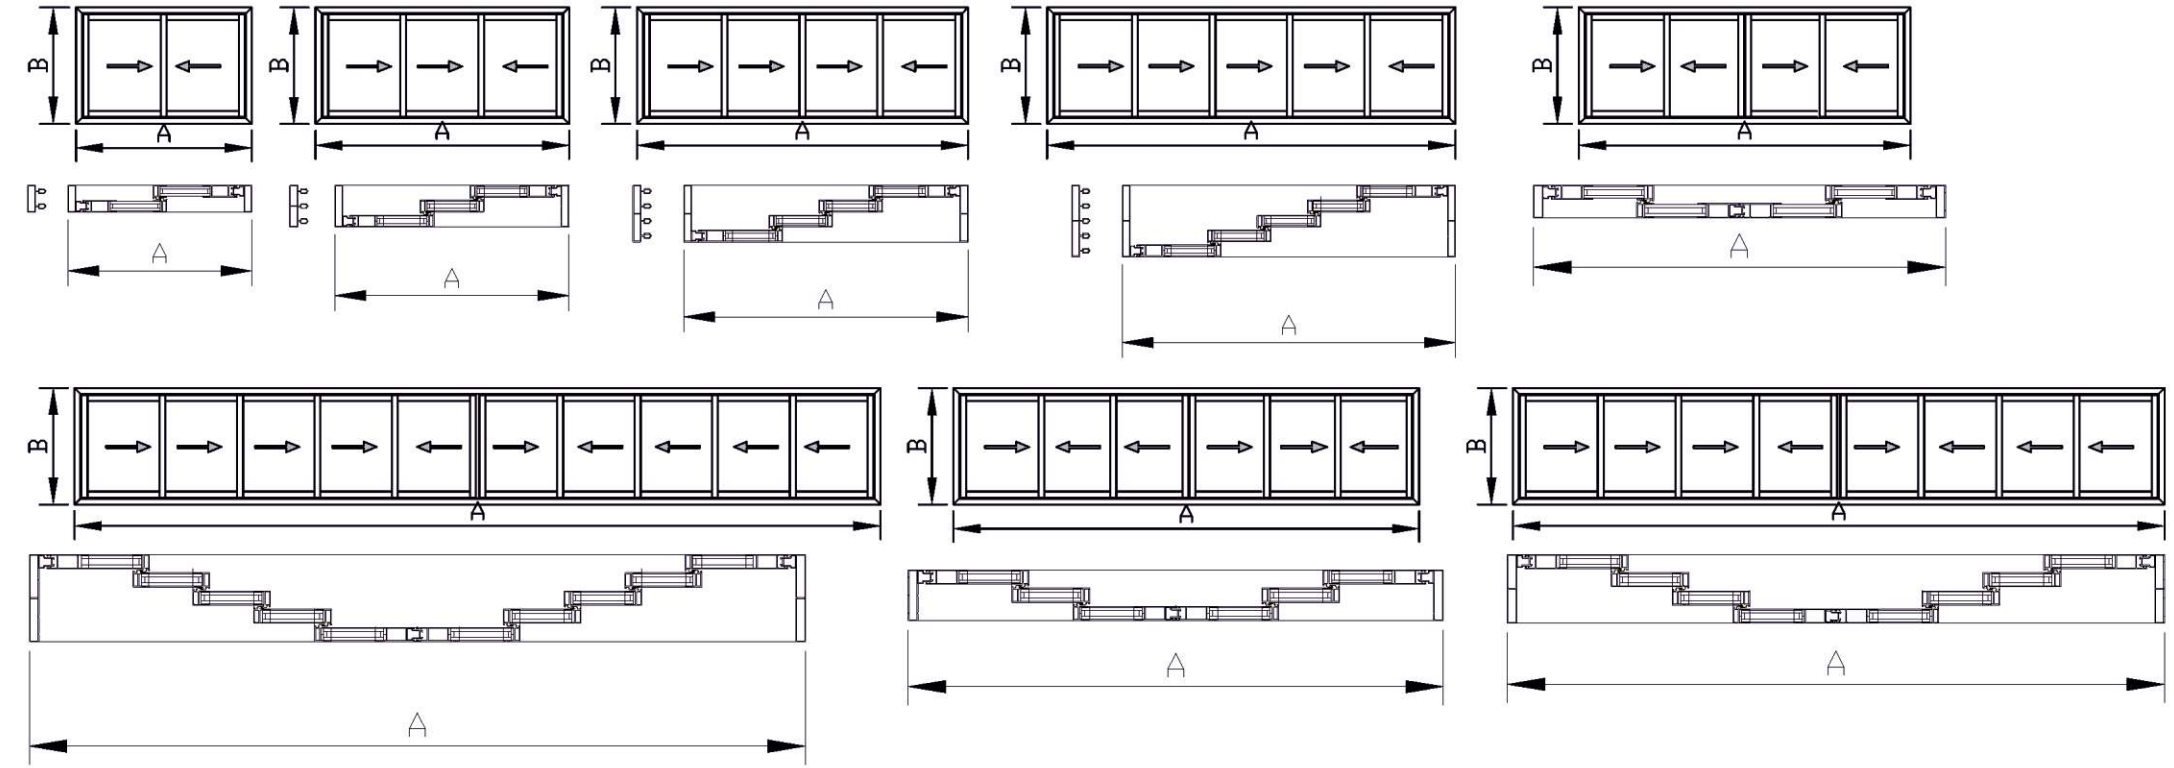

WINLUX

SKY
ISITMALI SÜRME CAM SİSTEMLERİ
SLIDING DOOR SYSTEM - DOUBLE GLAZING

Üretim Standartı / Production Standard
Max.: 1 Panel b x a:2700 x 1000 mm