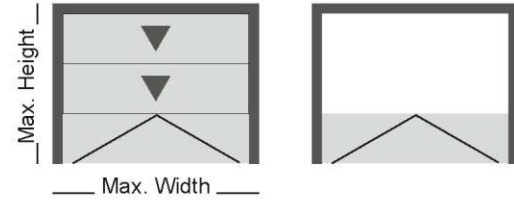

WINLUX
DIAMOND PLUS