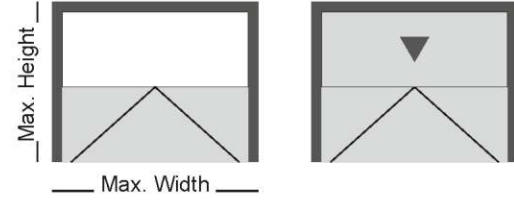

WINLUX
ELEGANCE PLUS